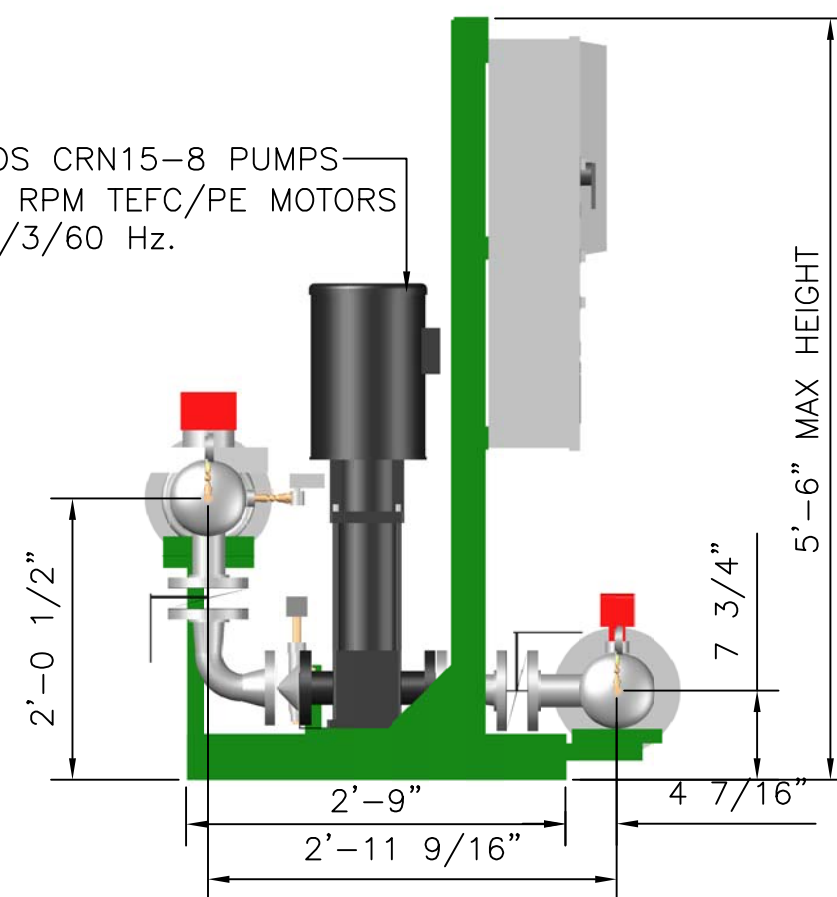

(4) DANFOSS FC-102 VFD'S  
15 H.P. NEMA 1

CONTROL PANEL  
NEMA 1

(4) GRUNDFOS CRN15-8 PUMPS  
15 H.P. @ 3500 RPM TEFC/PE MOTORS  
460/3/60 Hz.

<p>— —</p> <p><b>QUADPLEX VFD BOOSTER SYSTEM</b></p> <p>JOB NO. N-3238</p> <p>DRAWING NO. 16-00021</p> <p>REV. 0</p>	
<p>ENG. RECORD</p> <p>DRAWN BY RDO</p> <p>CHECKED</p> <p>APPROVED</p> <p>APPROVED</p> <p>SCALE NONE</p>	<p>DATE</p> <p>06/01/16</p> <p>09/06/16</p> <p>09/06/16</p> <p>NONE</p>
<p>© COPYRIGHT THIS DRAWING IS THE PROPERTY OF NAMCO DIV. OF JOHN R. NEAL &amp; ASSOCIATES INC. DALLAS, TEXAS ITS USE WITHOUT THE EXPRESS WRITTEN PERMISSION IS PROHIBITED.</p> <p>CPV4-333-153</p>	
NO. REVISION	DATE BY APR