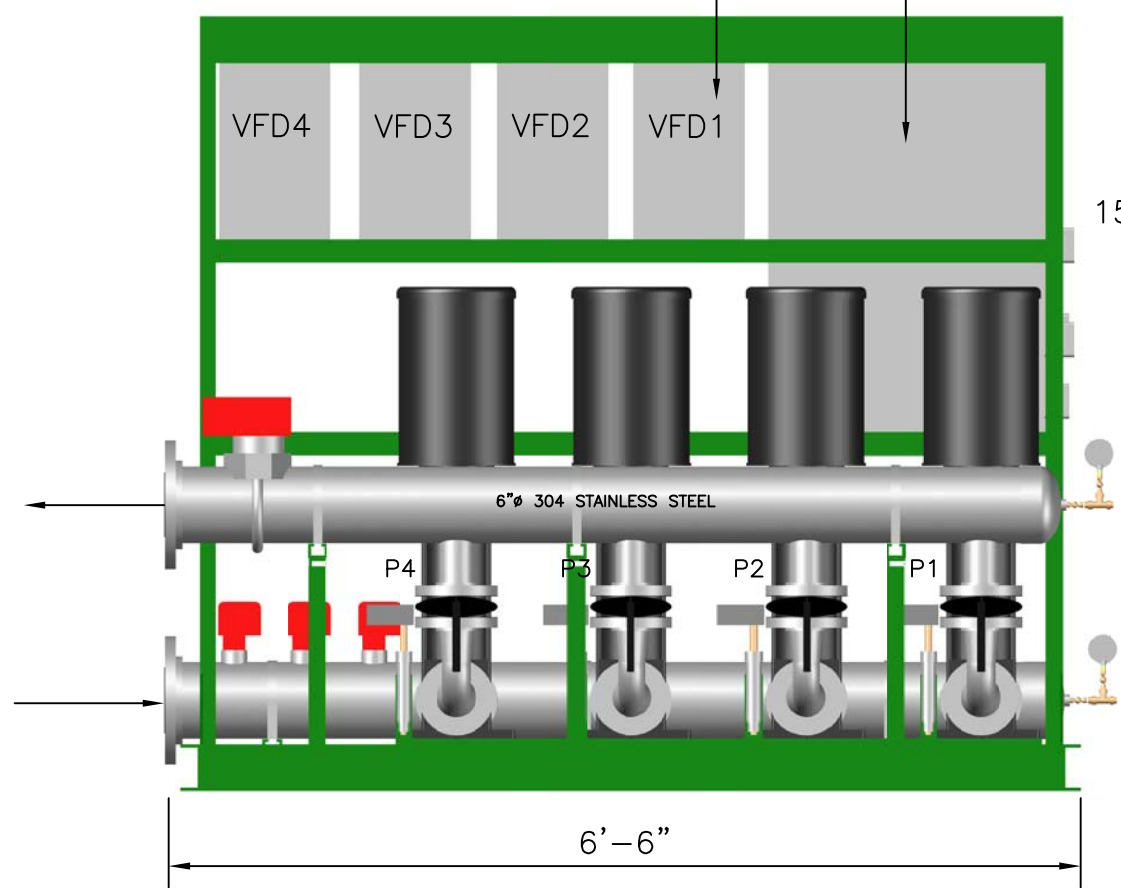

(4) DANFOSS FC-102 VFD'S  
15 H.P. NEMA 1

CONTROL PANEL  
NEMA 1

(4) GRUNDFOS CRN15-8 PUMPS  
15 H.P. @ 3500 RPM TEFC/PE MOTORS  
460/3/60 Hz.

<p>— —</p> <p><b>QUADPLEX VFD BOOSTER SYSTEM</b></p> <p>JOB NO. N-3238</p> <p>DRAWING NO. 16-00021</p> <p>REV. 0</p>	
<p>ENG. RECORD</p> <p>DRAWN BY RDO</p> <p>CHECKED</p> <p>APPROVED</p> <p>APPROVED</p> <p>SCALE NONE</p>	<p>DATE</p> <p>06/01/16</p> <p>09/06/16</p> <p>09/06/16</p> <p>NONE</p>
<p>© COPYRIGHT THIS DRAWING IS THE PROPERTY OF NAMCO DIV. OF JOHN R. NEAL &amp; ASSOCIATES INC. DALLAS, TEXAS ITS USE WITHOUT THE EXPRESS WRITTEN PERMISSION IS PROHIBITED.</p> <p>CPV4-333-153</p>	
NO. REVISION	DATE BY APR